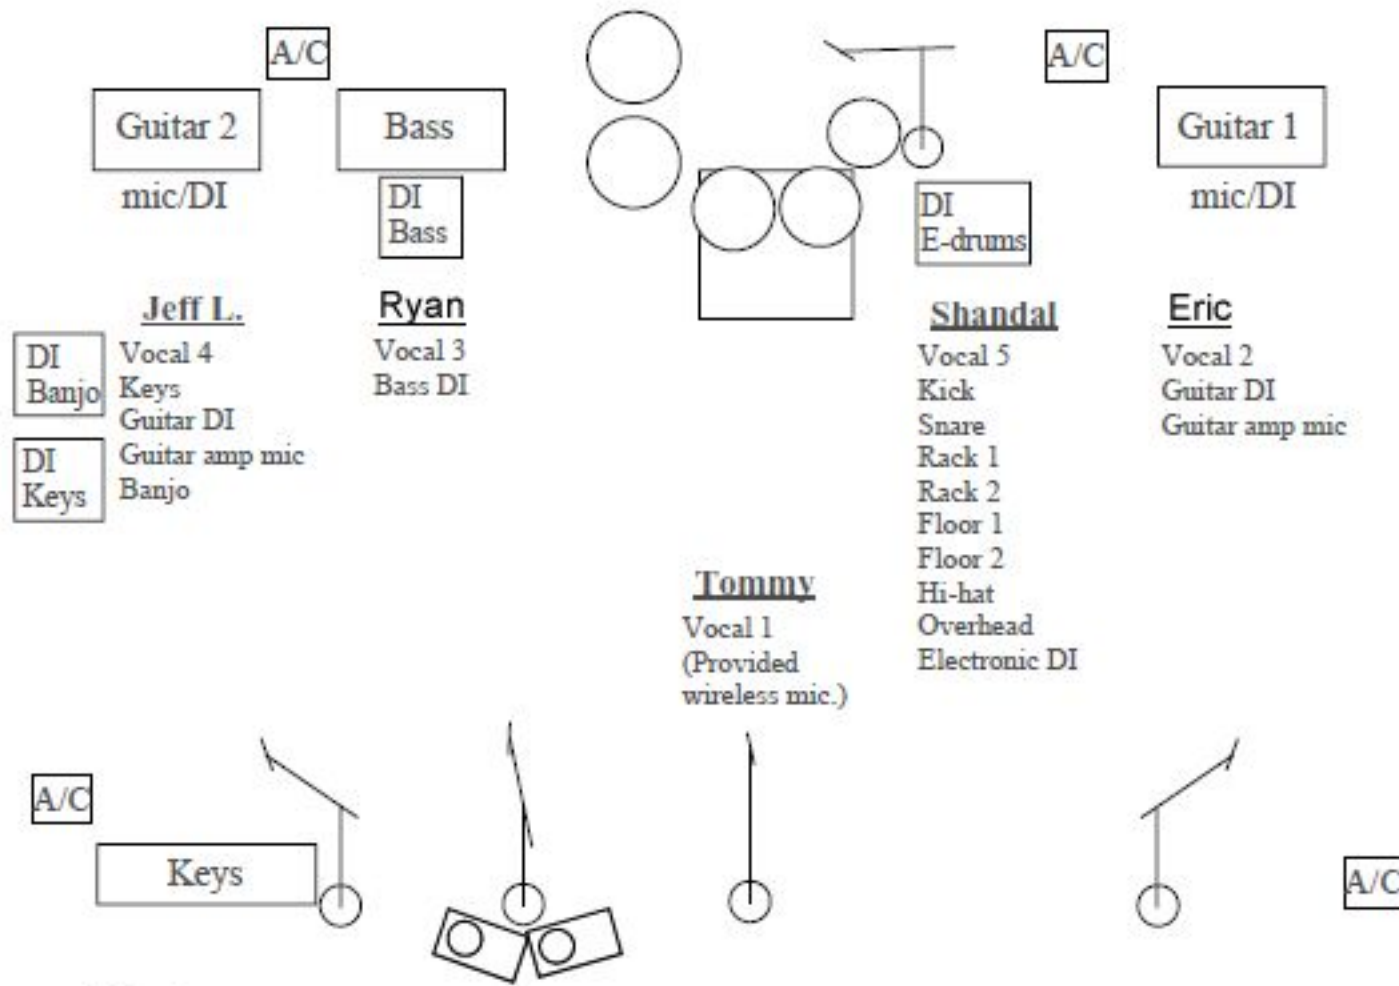

Bubblegum Jack Stage Layout

Monitors:
 4 separate in-ear mixes
 1 pair wedges with 5th mix